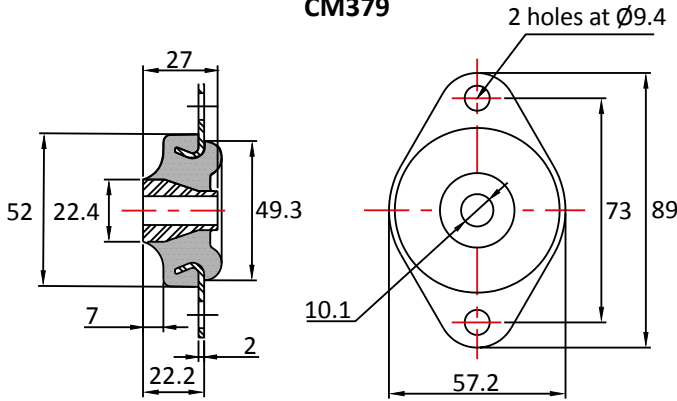

CM379

CM379

CM1629

CM1629

CM472

CM472

CM30/2

CM30/2

Max compression load in Kg deflection in mm.

This information is for guidance only. Customers are recommended to contact us for further technical information on products and applications.

We reserve the right to alter specifications or withdraw products without notice.