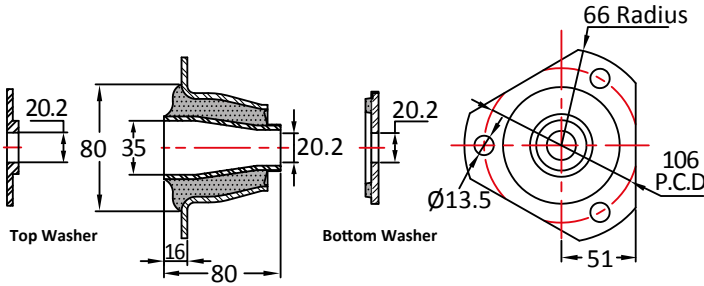

Heavy Duty Mountings

CM225

CM391

CM146

CM1550

Max compression load in Kg deflection in mm.

This information is for guidance only. Customers are recommended to contact us for further technical information on products and applications.