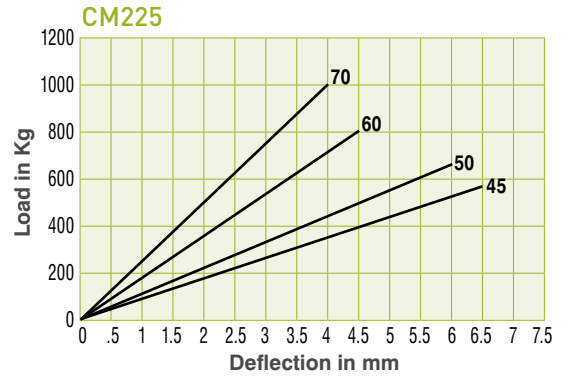

Heavy Duty Mountings

CM225

CM391

CM146

CM1550

Max compression load in Kg deflection in mm.

This information is for guidance only. Customers are recommended to contact us for further technical information on products and applications.