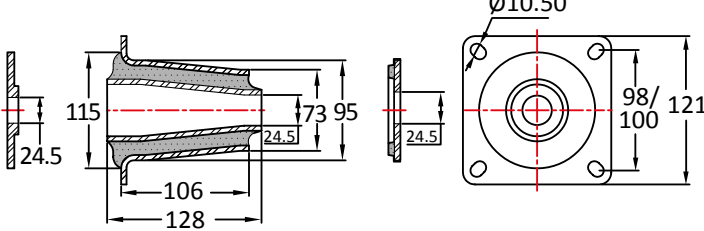

Heavy Duty Mountings

CM225

CM391

CM146

CM1550

Max compression load in Kg deflection in mm.

This information is for guidance only. Customers are recommended to contact us for further technical information on products and applications.