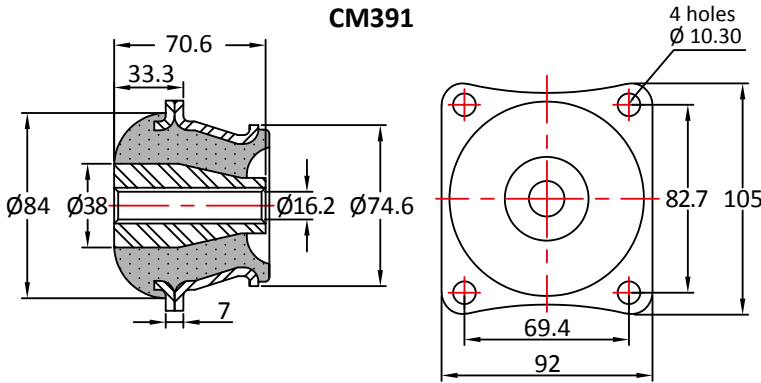

Heavy Duty Mountings

CM225

CM391

CM146

CM1550

Max compression load in Kg deflection in mm.

This information is for guidance only. Customers are recommended to contact us for further technical information on products and applications.